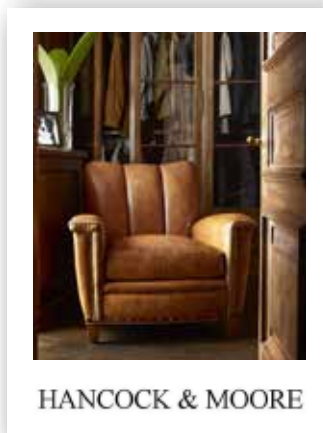

For 63 years and 3 generations our former family brand was Eastern-The Furniture Company. We have always challenged the norm and searched for better ways to service our customers. This dedication to excellence has made the Eastern brand iconic to Silicon Valley and beyond since 1957.

While we embrace our rich past, we also look forward to the future as we re-brand, improve and expand into new territory.

A current Furniture Today Magazine article quotes...
"Eastern rebrands and expands with the former Pedersens site in Santa Rosa combining over 190 years of design experience."

Today we proudly unveil our new brand and identity as Santa Clara joins Santa Rosa and we become one as Mark Thomas Home.

Our new identity incorporates new technologies and construction design services. We are more than a large format retail store with quality Name Brands. We are a tactile and emotional experience that truly transforms your house into your home.

We invite you to Come experience our new interior design team, exciting new merchandise and technologies that combine to create a unique design and shopping experience.

Thank you for all your support over so many Generations,

Mark Lasecke and our amazing staff.