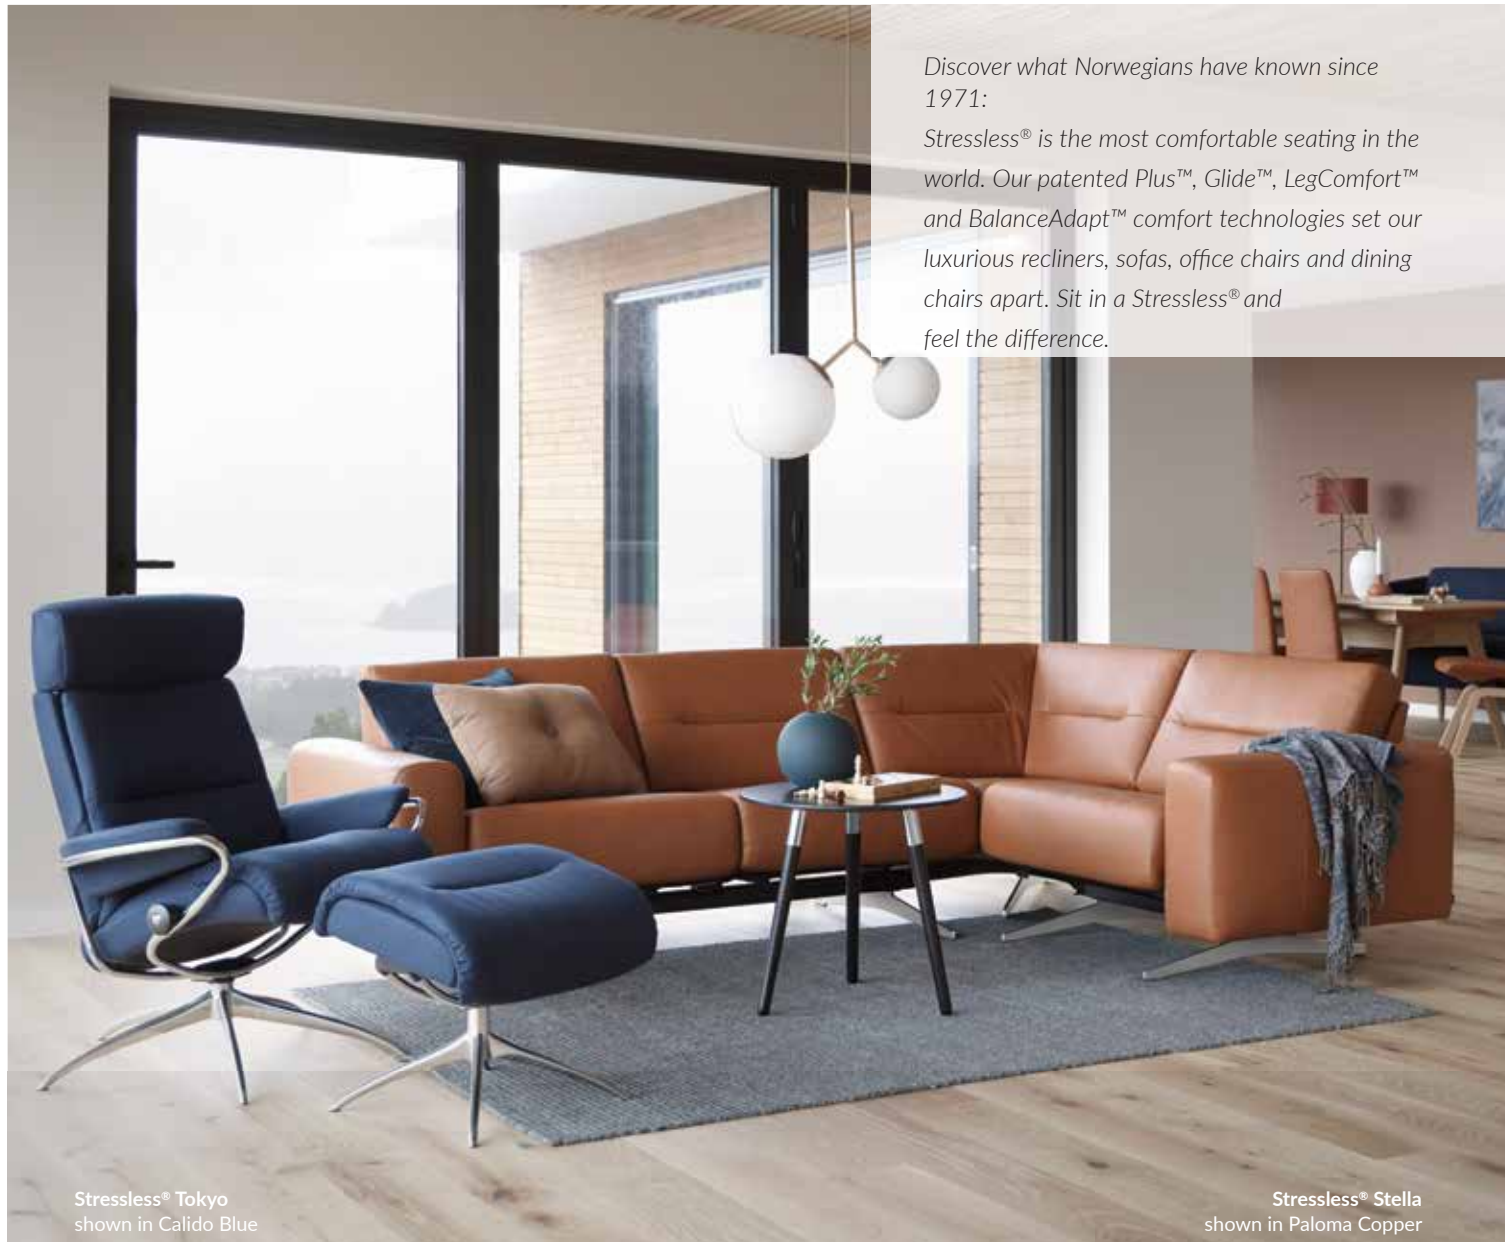

IT'S TIME TO SAVE.

Buy Stressless® and get up to $1,500 credit for more.

Discover what Norwegians have known since 1971: Stressless® is the most comfortable seating in the world. Our patented Plus™, Glide™, LegComfort™ and BalanceAdapt™ comfort technologies set our luxurious recliners, sofas, office chairs and dining chairs apart. Sit in a Stressless® and feel the difference.

Stressless® Stella shown in Paloma Copper